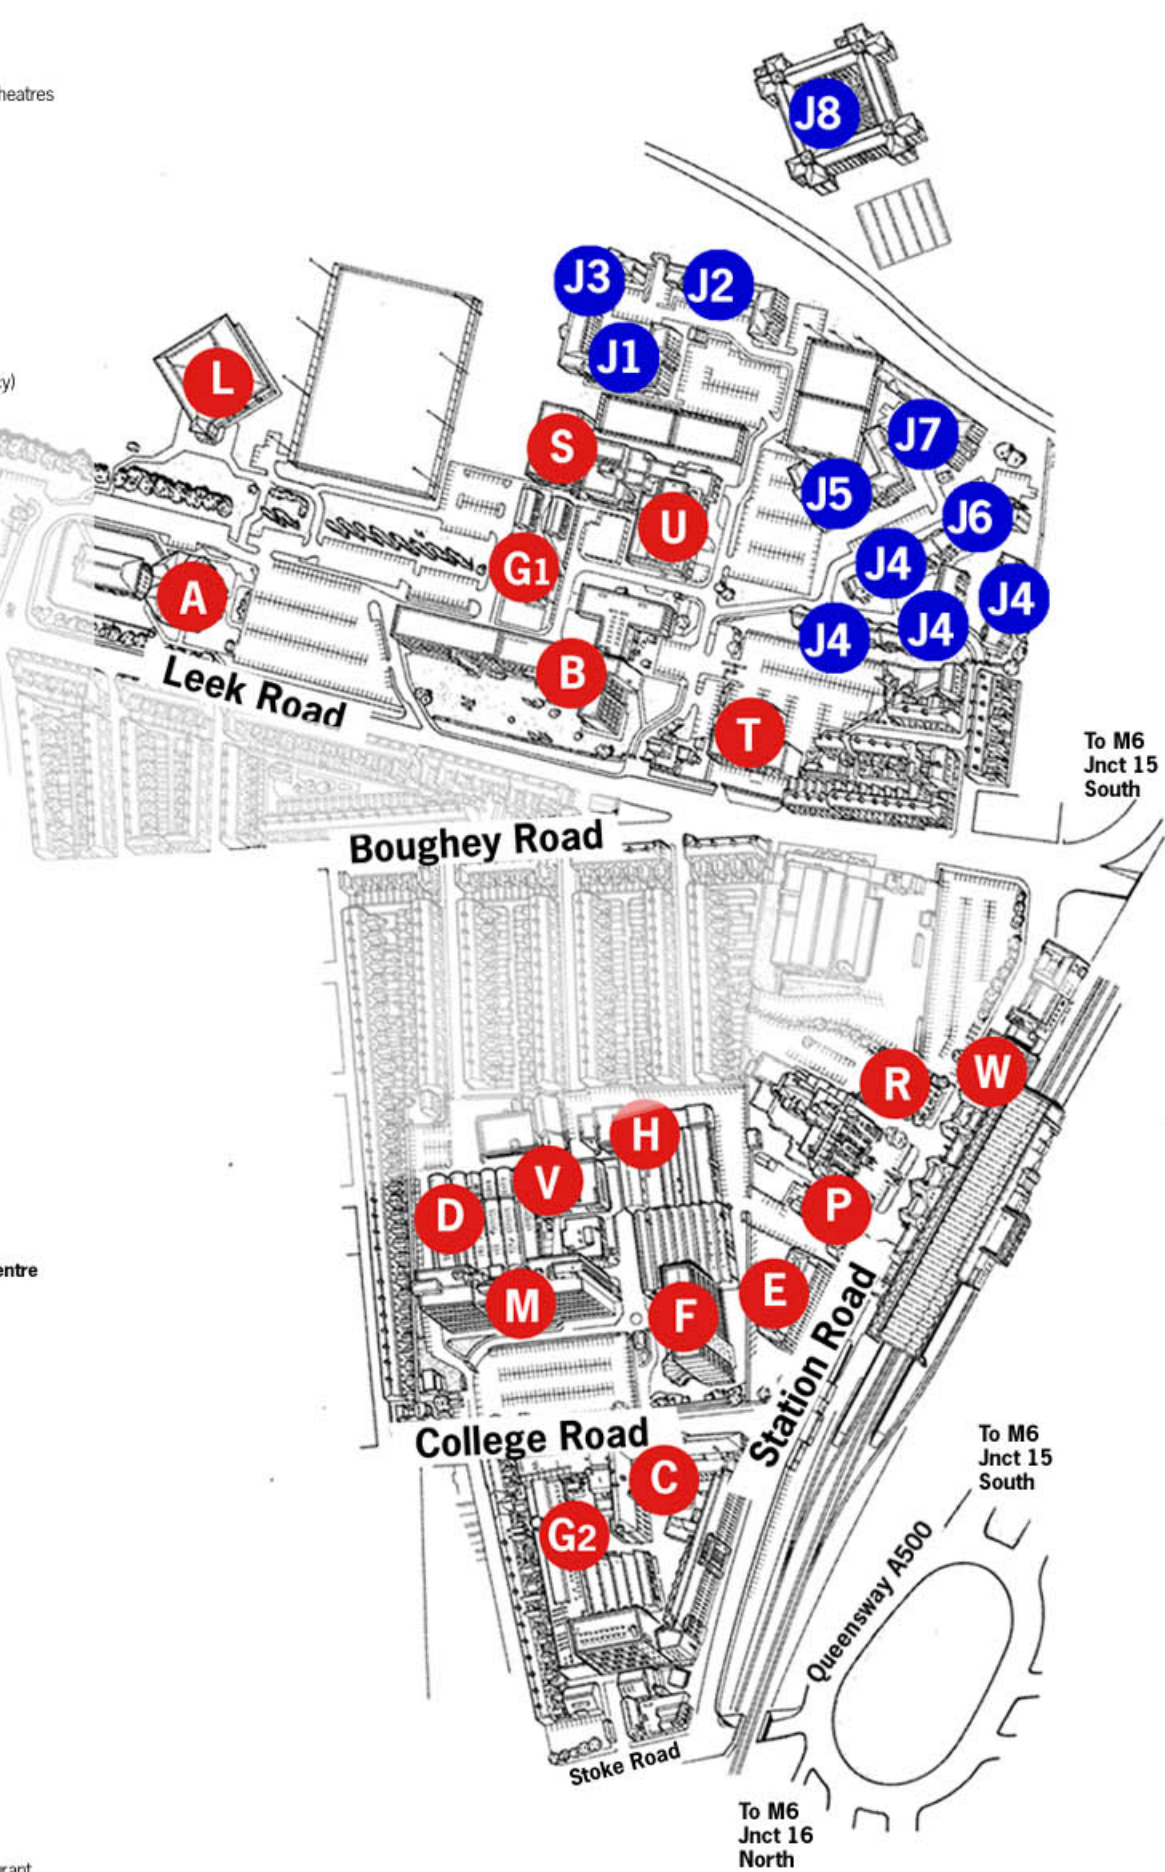

**D - Dwight Building**  
Art and Design

**E - Federation House**  
Facilities Management  
University Health Service  
National Westminster Bank

**F - Flaxman Building**  
Higher Education Shop  
Finance Department  
Student Information Centre  
and Accommodation Office  
Humanities and Social Sciences  
Lloyds Cash Point

**R - 4 and 5 Winton Square**  
Student Support

**S - Sir Stanley Matthews Sports Centre**

**T - Trent Building**  
Computing

**U - Students' Union**  
Leek Road Venue

**V - Students' Union**  
Odyssey  
Offices  
Reception  
Student Shop  
Travel shop  
Student Advice Centre

**W - Winton Chambers**  
Student Office  
Admissions  
Enquiry Centre  
Personnel  
Facilities Management

**G - Student Food Halls**  
G1 - Bush House  
G2 - The Courtyard and Pavilion Restaurant

**J - Student Residences**  
J1 - Wedgwood Hall  
J2 - Spode Hall  
J3 - Coalport Hall  
J4 - Leek Road Houses  
J5 - Royal Doulton Hall  
J6 - Minton Hall  
J7 - Aynsley Hall  
J8 - Clarice Cliff Court

To M6  
Jct 16  
North